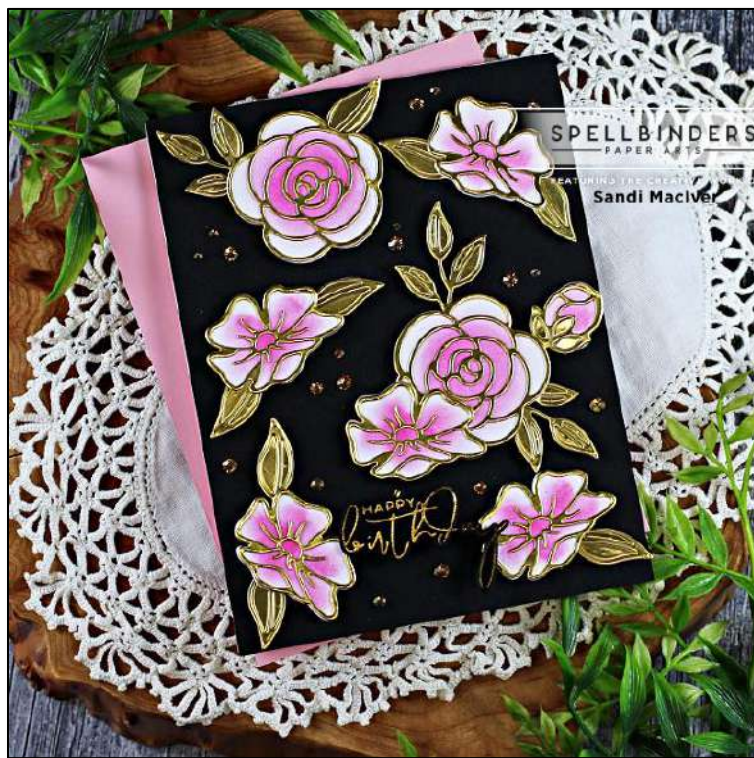

# Spellbinders Sketched Florals and Frame

Technique: Die Cutting, ink blending

Level: Beginner/Intermediate

**TIME:** 30 – 45 minutes – depending on how fast you die cut and glue

**STAMPS:**

None

**INKS:**

Distress Oxide Ink – Picked Raspberry

Paper Trimmer

**CARD STOCK AND DESIGNER PAPER:**

White	5-1/2 x 8-1/2 score and fold at 4-1/4 – card base.
Black	4 x 6” – Die cut flower blanks
	4-1/4 x 5-1/2 – card front
	1 x 2 – foil the sentiment
Brushed Gold	4-1/4 x 5-1/2 – die cut leaves

**DIRECTIONS:**

1. Use the floral dies to cut out all the outline pieces from the gold overlays.
2. Next, use just the outline die to cut the white blanks for the flowers.
3. Use a small blending brush and Distress Oxide Ink Picked Raspberry to add color to the centers of the white flower blanks
4. Next, use the fine tipped Bearly Art Glue to glue the gold outline over the white flower blanks.
5. Cut the leaves from the Brushed Gold card stock.
6. Use small pieces of tape on the back to hold the little leaf pieces in place

7. Then add a small piece of foam tape to the back of each.
8. Create a white A2 sized card base. This one is 5-1/2 x 8-1/2, scored and folded at 4-1/4 to create a side folding card.
9. Attach the black card front to the front.
10. Next, add foam squares to the back of the flowers and lay them out across the card.
11. Use Yana's Sentiments Glimmer Hot Foil to foil a sentiment in Polished Brass Glimmer Foil on black and attach it at the bottom.
12. Arrange the leaves and attach them.
13. Finally, fill in any large blank space with the Gold Mix Color Essential Gems.