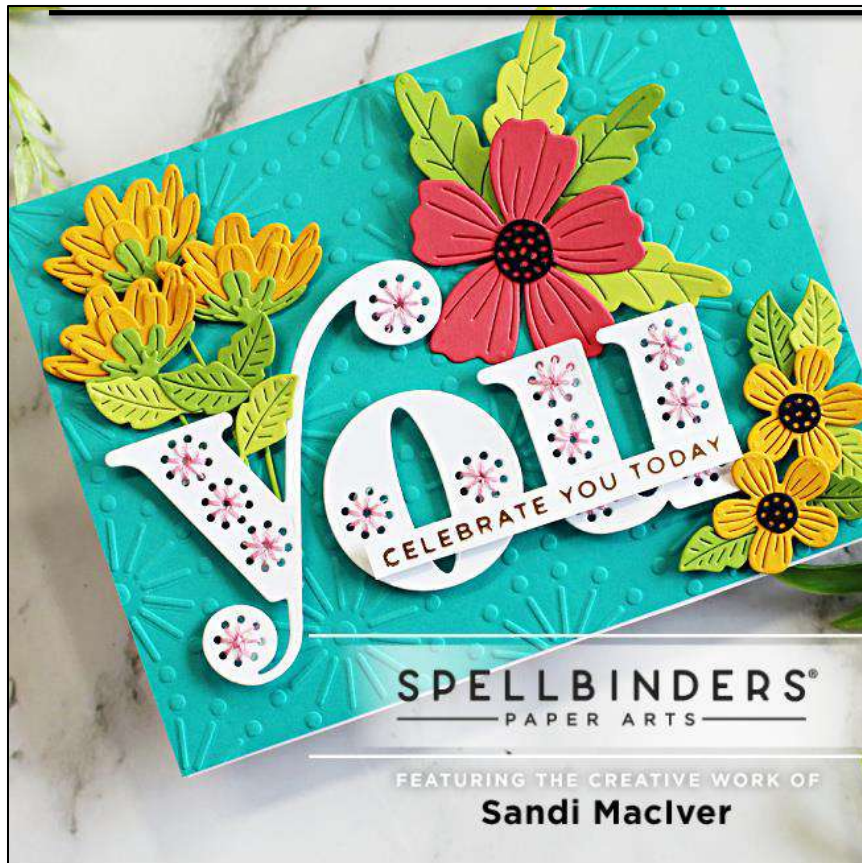

Spellbinders – Stitched for You Die Cut Cards

Technique: Die Cutting/stitching

Level: Beginner/Intermediate

TIME: about 60 minutes

STAMPS:

None

INKS:

None